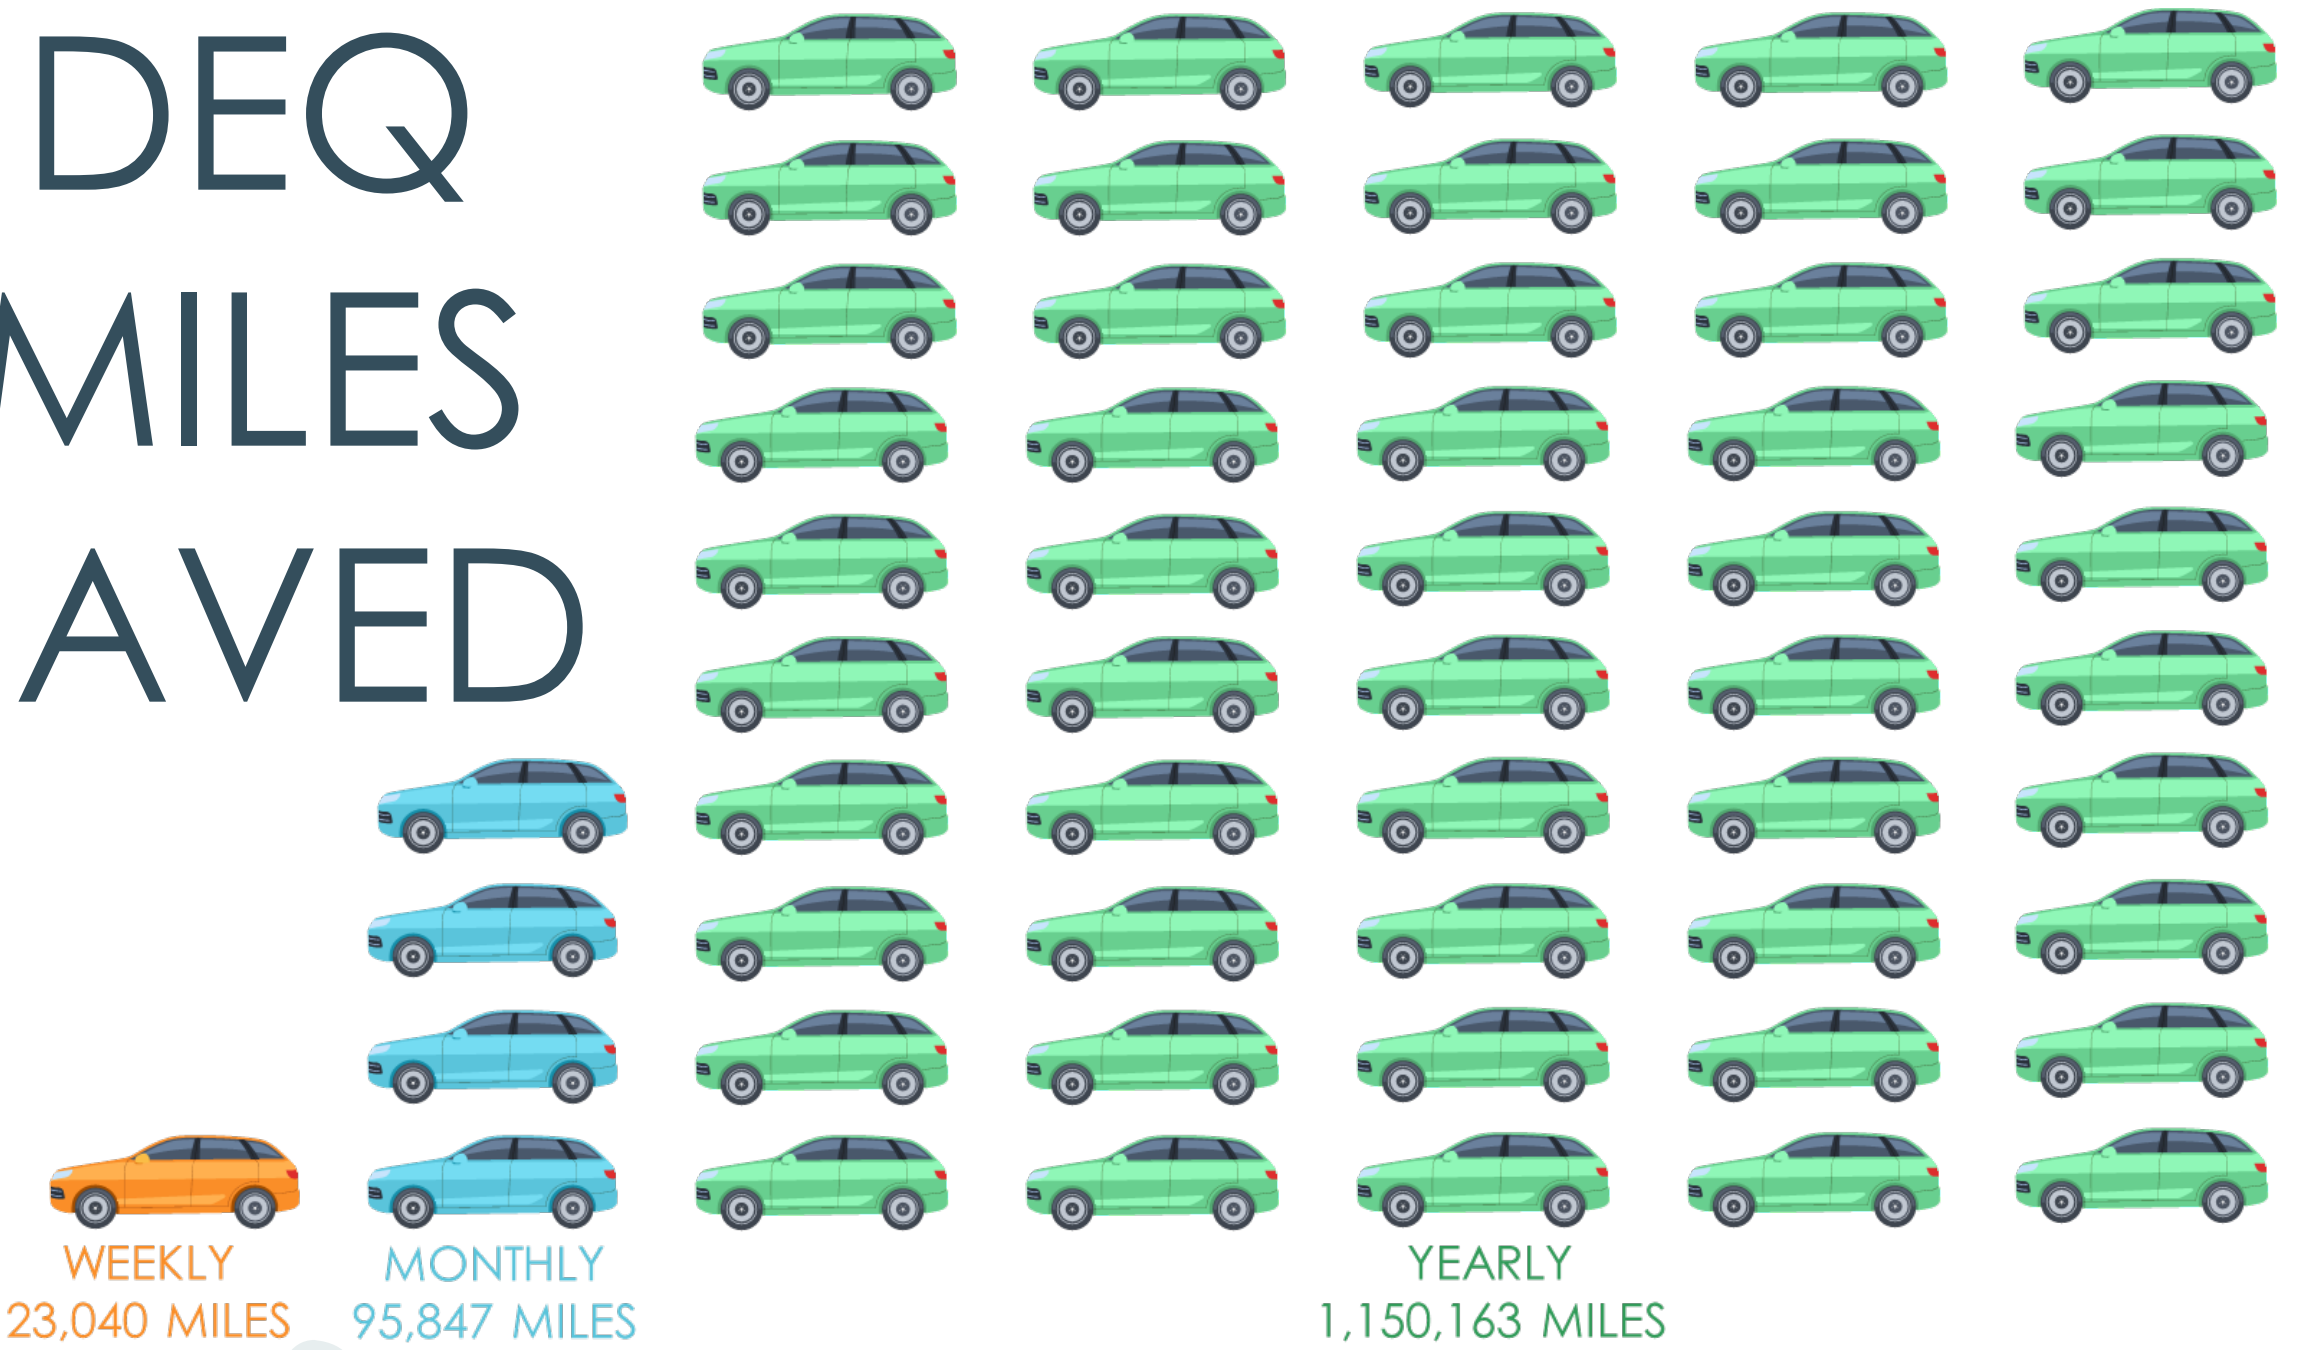

DEQ TELEWORK BENEFITS

Based on two to three day telework schedule
301 employees currently participate

OVERALL BENEFITS

REDUCED EMISSIONS = BETTER HEALTH

CREDITS IN OZONE ADVANCE PLAN

LESS PAPER USAGE

EMPLOYEE MORALE

GAS MONEY SAVED PER YEAR

*BASED ON: Average MPG: 24.9
Average Tank Size: 13 Gal
Average Price/Gal: \$3.00
Miles Saved: 1,150,163

\$138,573

DEQ MILES SAVED

EMISSIONS SAVED YEARLY POUNDS PER YEAR

BASED ON JUST ONE EMPLOYEE : Average MPG: 24.9 • Average Tank Size: 13 Gal • Average Price/Gal: \$3.00 • Distance From Home: 12 Miles • Two Day Telework Schedule