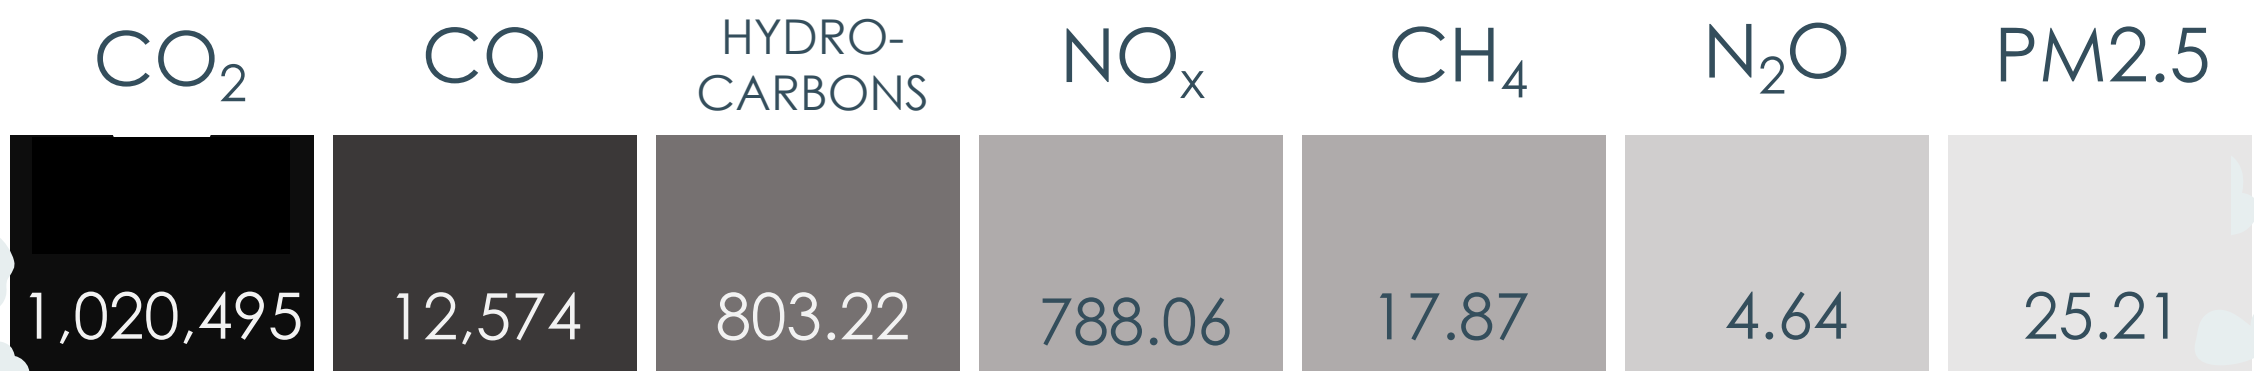

GAS MONEY SAVED PER YEAR

*BASED ON: Average MPG: 24.9
Average Tank Size: 13 Gal
Average Price/Gal: \$3.00
Miles Saved: 1,150,163

\$138,573

DEQ MILES SAVED

EMISSIONS SAVED YEARLY POUNDS PER YEAR

BASED ON JUST ONE EMPLOYEE : Average MPG: 24.9 • Average Tank Size: 13 Gal • Average Price/Gal: \$3.00 • Distance From Home: 12 Miles • Two Day Telework Schedule