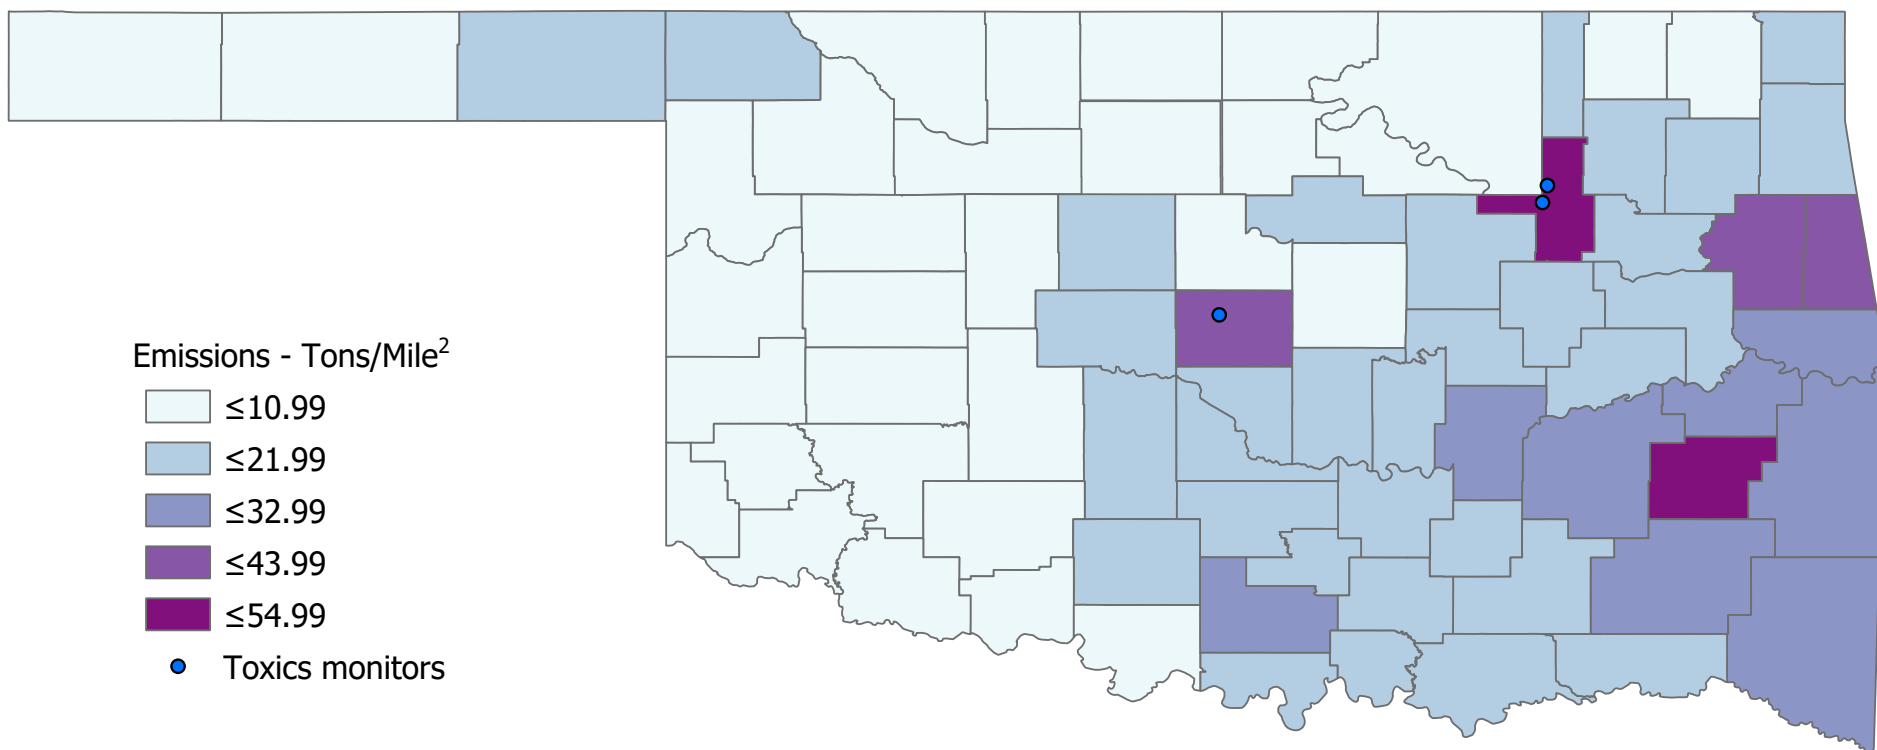

2017 National Emissions Inventory Data for Oklahoma - VOC

We make every effort to provide and maintain accurate, complete, usable, and timely information. However, some data and information on this map may be preliminary or out of date and is provided with the understanding that it is not guaranteed to be correct or complete. Conclusions drawn from, or actions undertaken on the basis of, such data and information are the sole responsibility of the user.