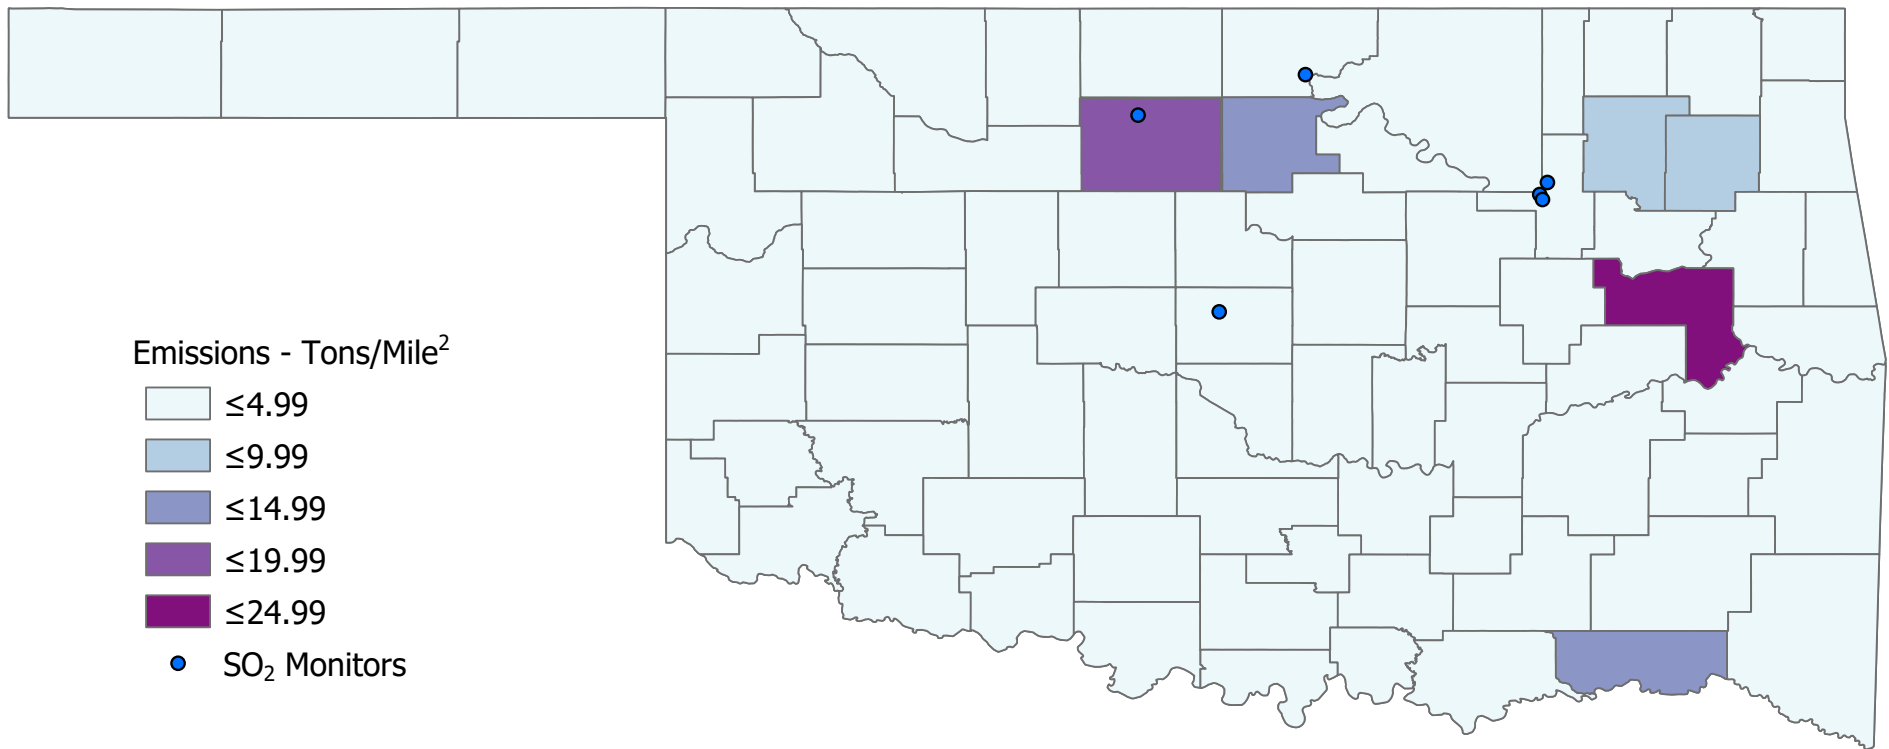

2017 National Emissions Inventory Data for Oklahoma - SO₂

We make every effort to provide and maintain accurate, complete, usable, and timely information. However, some data and information on this map may be preliminary or out of date and is provided with the understanding that it is not guaranteed to be correct or complete. Conclusions drawn from, or actions undertaken on the basis of, such data and information are the sole responsibility of the user.