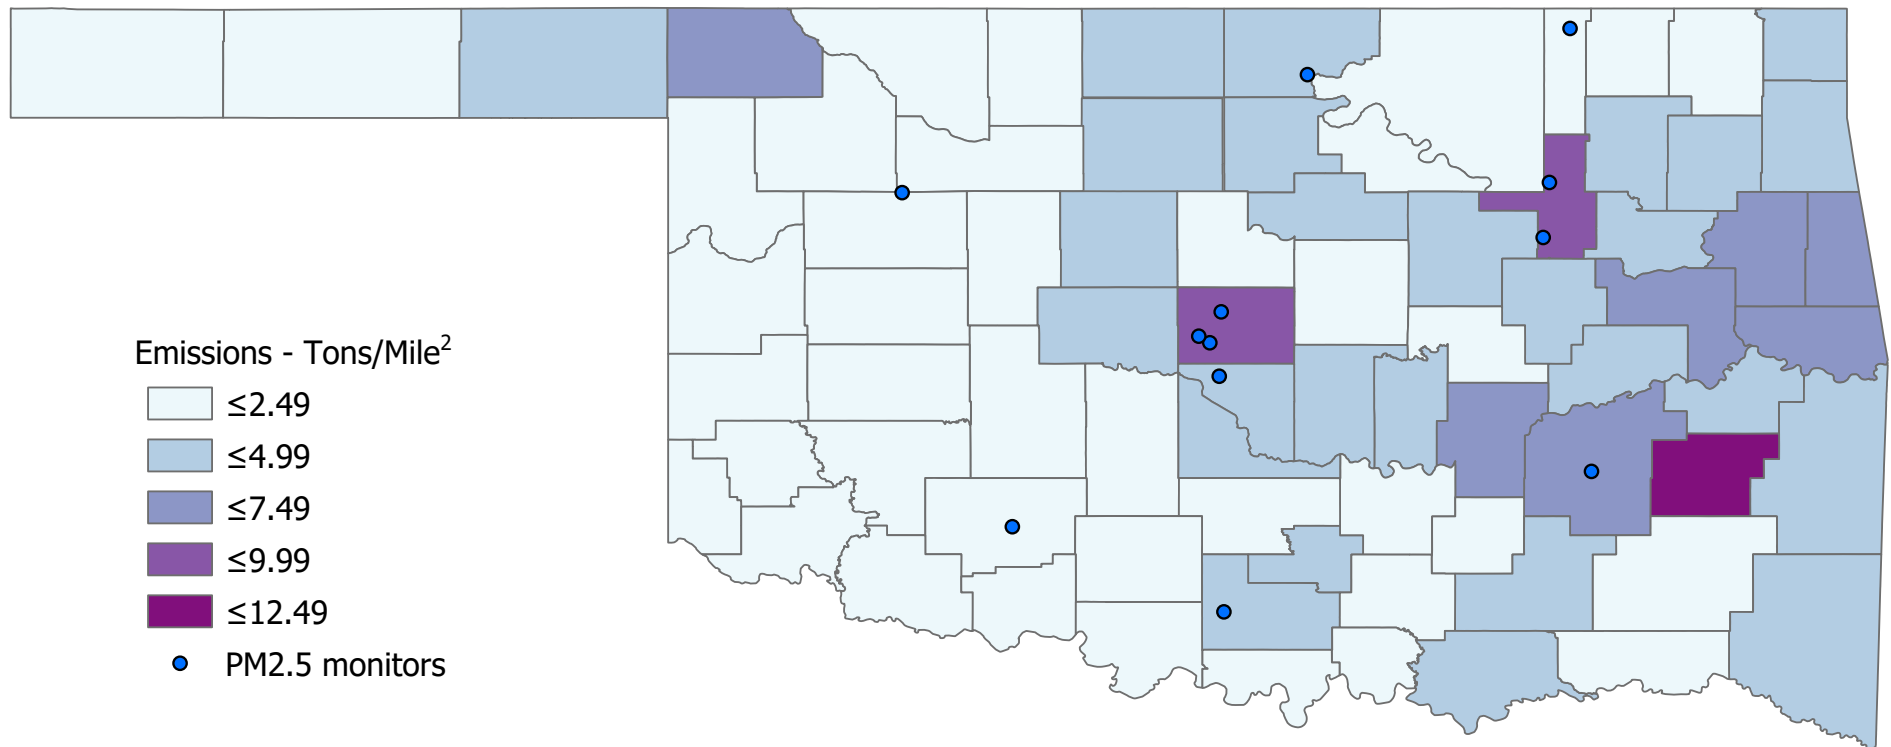

2017 National Emissions Inventory Data for Oklahoma - PM2.5

We make every effort to provide and maintain accurate, complete, usable, and timely information. However, some data and information on this map may be preliminary or out of date and is provided with the understanding that it is not guaranteed to be correct or complete. Conclusions drawn from, or actions undertaken on the basis of, such data and information are the sole responsibility of the user.