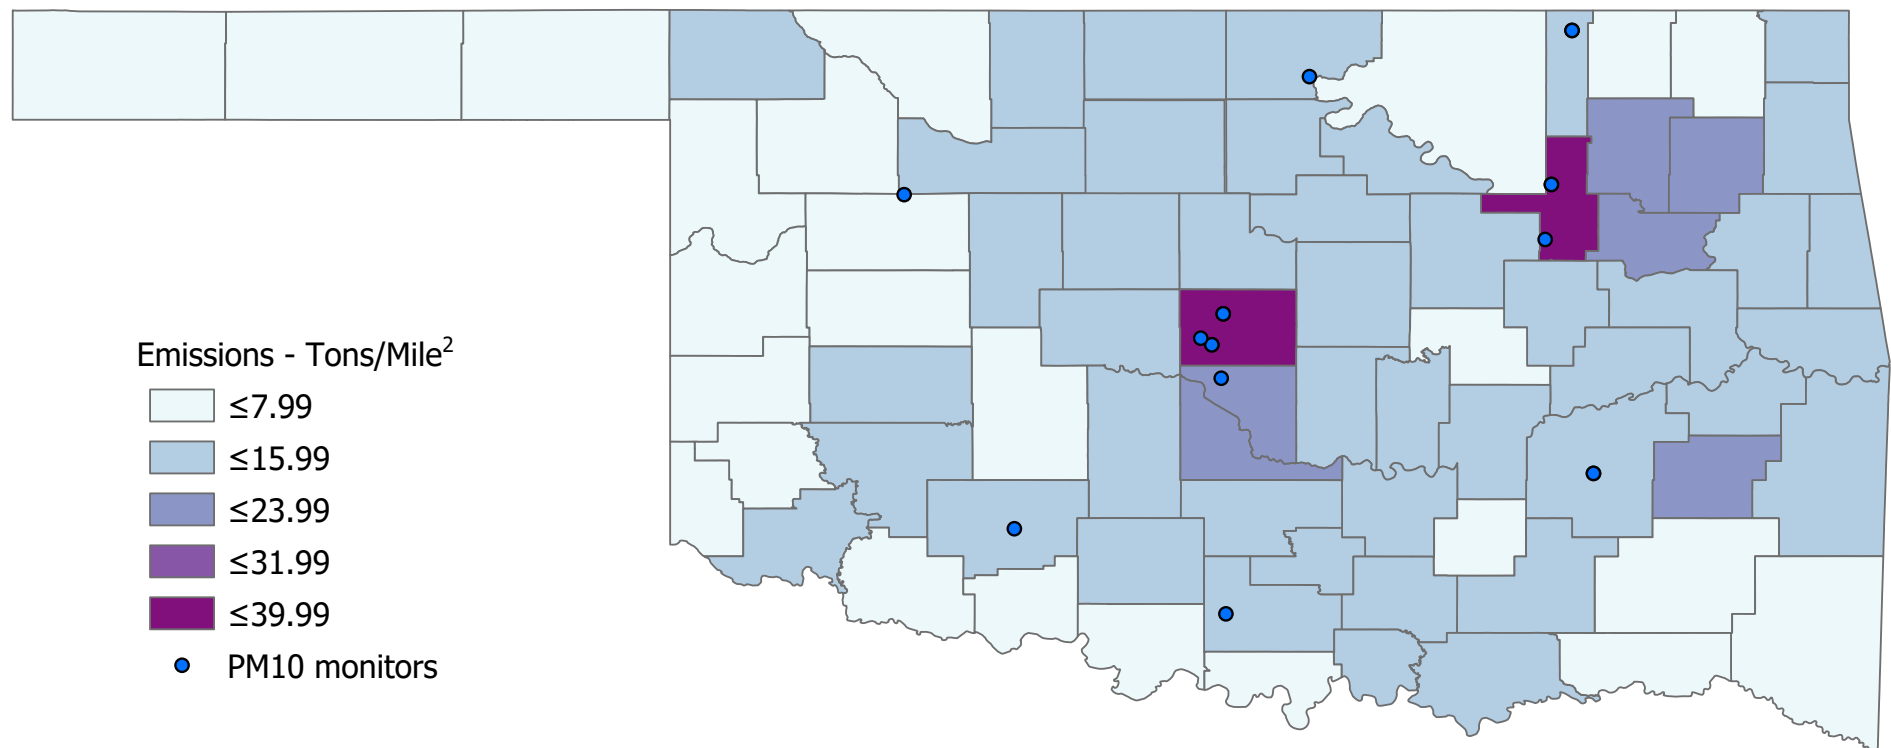

2017 National Emissions Inventory Data for Oklahoma - PM10

We make every effort to provide and maintain accurate, complete, usable, and timely information. However, some data and information on this map may be preliminary or out of date and is provided with the understanding that it is not guaranteed to be correct or complete. Conclusions drawn from, or actions undertaken on the basis of, such data and information are the sole responsibility of the user.